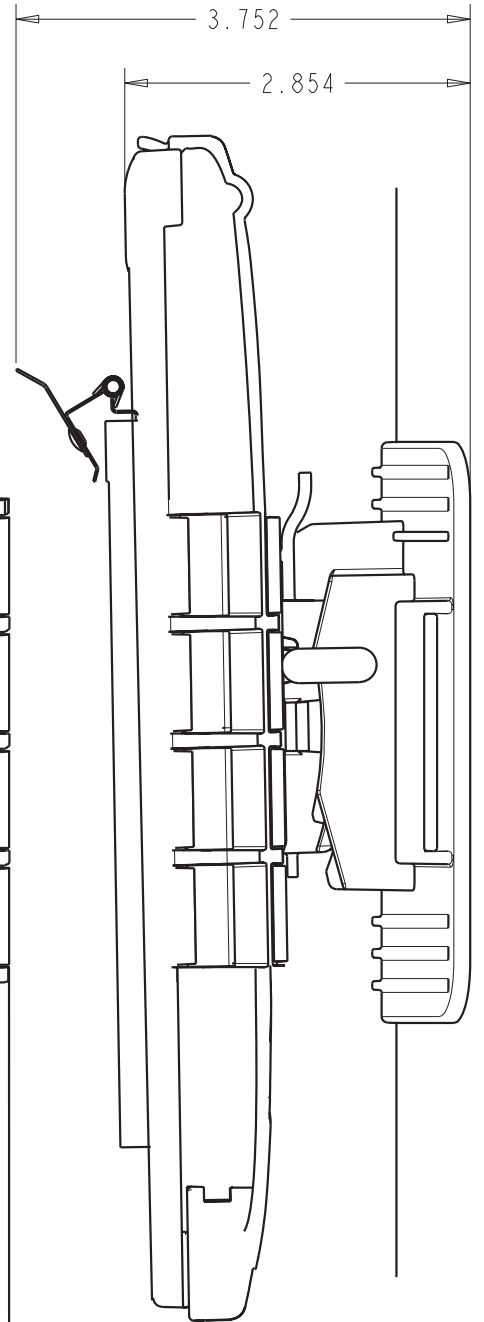

Not to scale