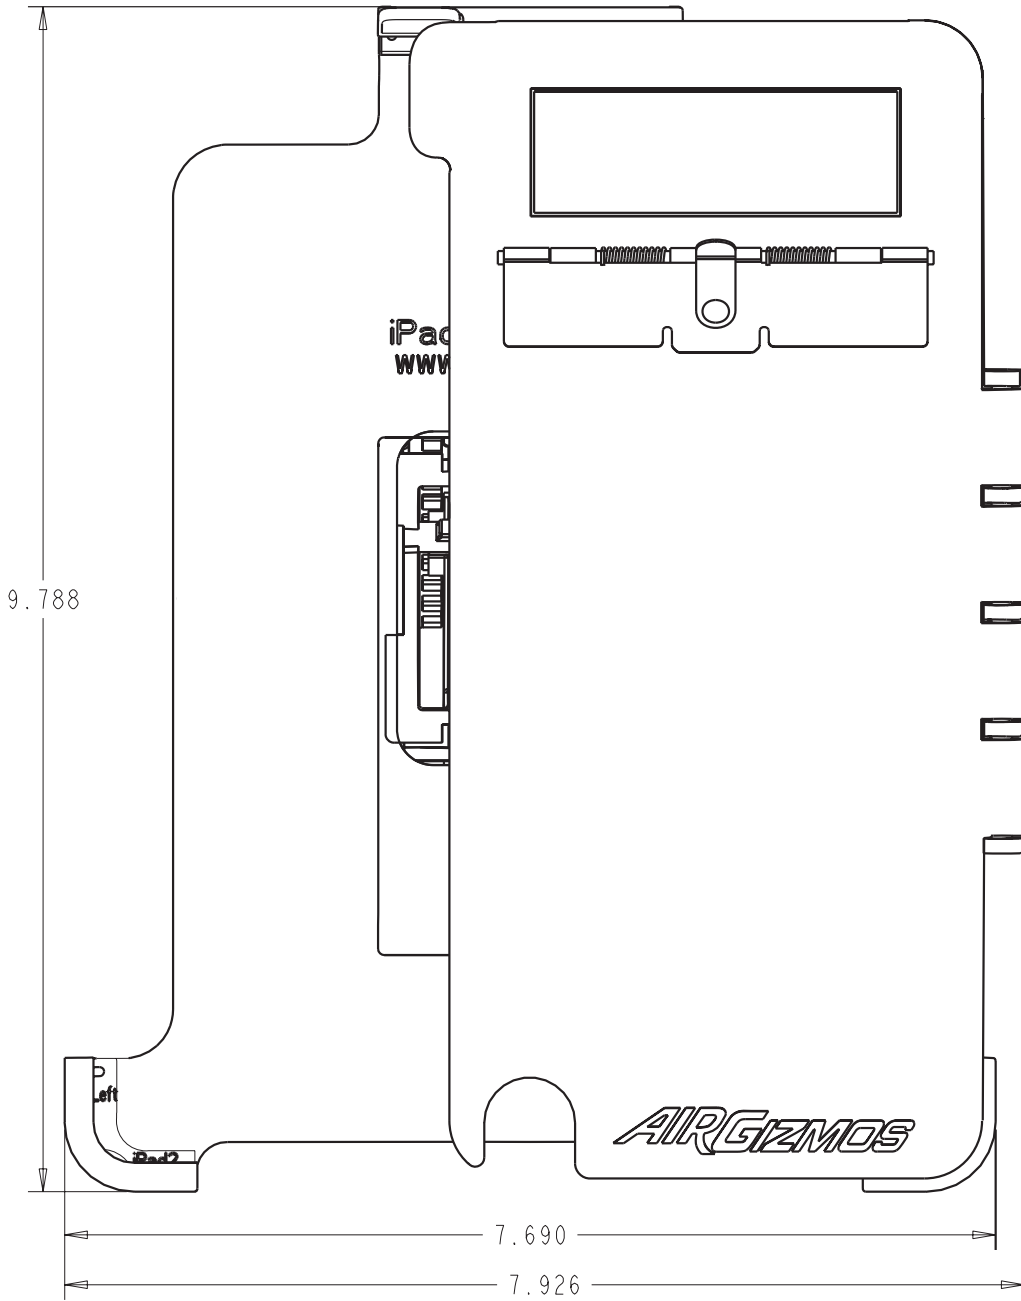

Not to scale