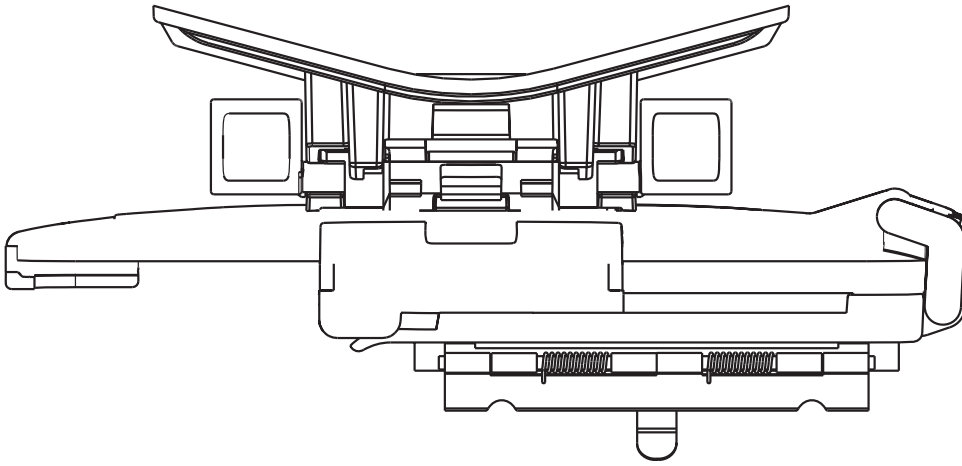

Not to scale