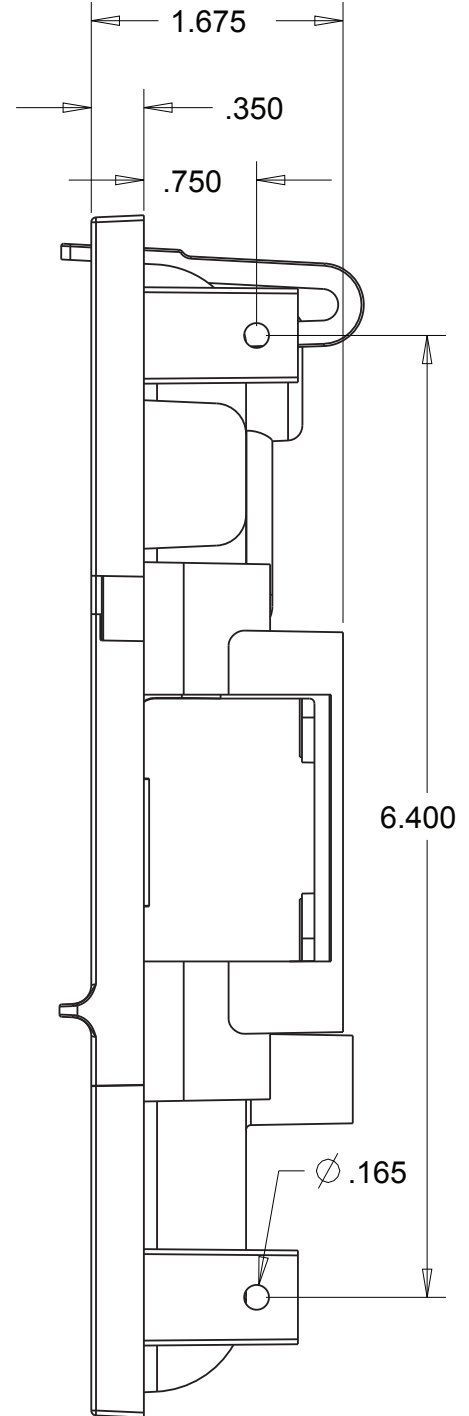

# Spec Sheet

Rev 10/13/2020

Width: 6.25 in  
Height: 8.00 in  
Depth: 2.03 in

Weight: 6.30 ounces  
(less mounting hardware)

info@airgizmos.com  
sales@airgizmos.com

Not to scale

Cut out opening is 6.25" x 8.0"