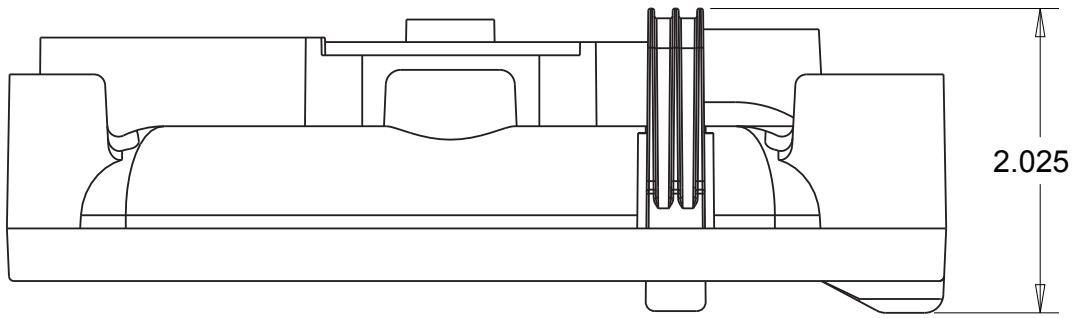

Not to scale