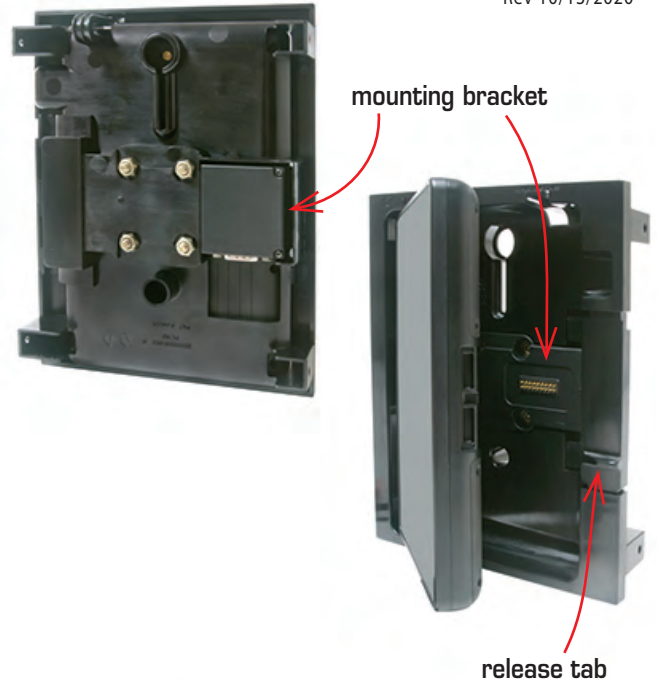

## aira® 760 Panel Dock®

# Spec Sheet

Rev 10/13/2020

Width: 6.25 in  
Height: 8.00 in  
Depth: 2.03 in

Weight: 6.30 ounces  
(less mounting hardware)

## Fits in a standard Avionics Stack

Patented. All trademarks and registered trademarks are the property of their respective owners. Mounting screws, nuts, and washers included, the bracket is a GPS accessory.