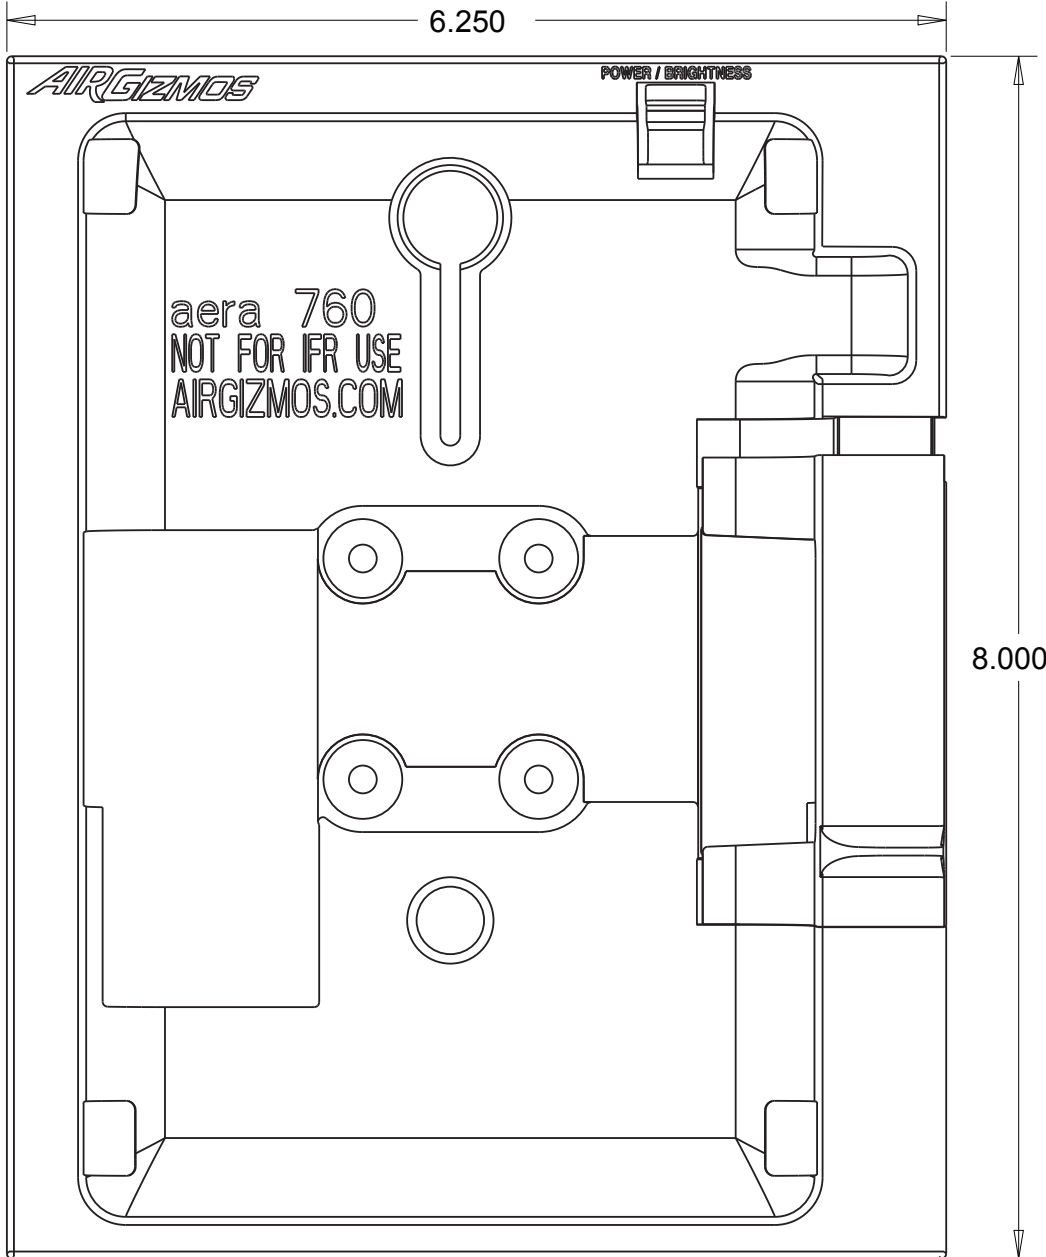

# Spec Sheet

Rev 10/13/2020

Width: 6.25 in  
Height: 8.00 in  
Depth: 2.03 in

Weight: 6.30 ounces  
(less mounting hardware)

info@airgizmos.com  
sales@airgizmos.com

Not to scale

Cut out opening is 6.25" x 8.0"