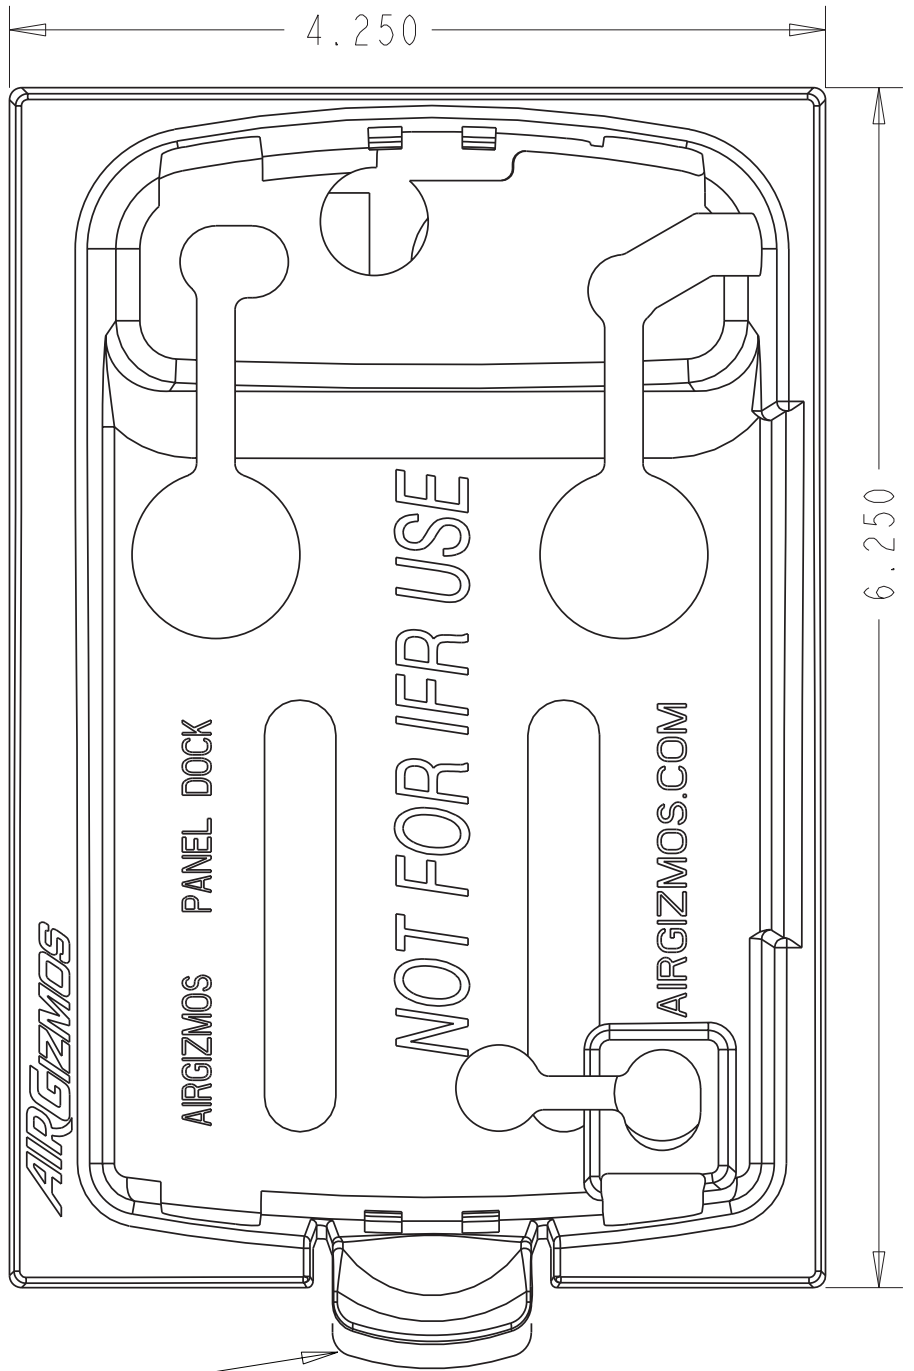

GPSMAP® 196/296/396/496 Panel Dock *Spec Sheet*

Width: 6.25 in
Height: 4.25 in
Depth: 2.44 in

Weight: 4.3 ounces
(less mounting hardware)

More room for cables in the back
Fits in a standard Avionics Stack

info@airgizmos.com
sales@airgizmos.com

If panel dock is flush mounted a notch for the release button must be made in the mounting surface