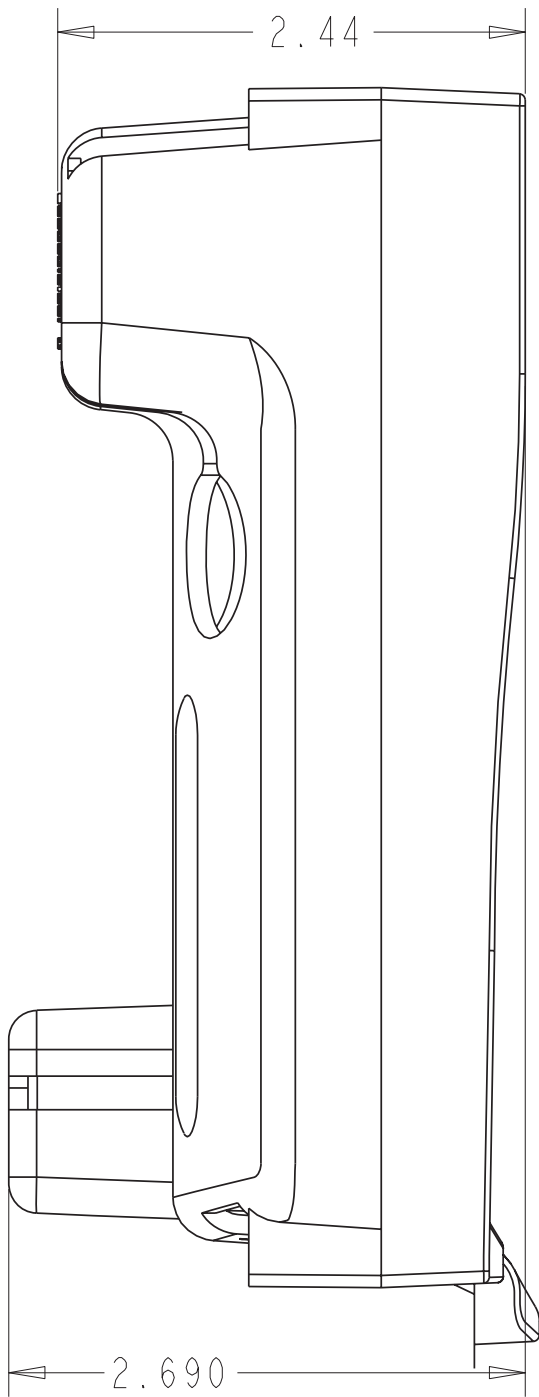

GPSMAP® 196/296/396/496 Panel Dock *Spec Sheet*

Width: 6.25 in
Height: 4.25 in
Depth: 2.44 in

Weight: 4.3 ounces
(less mounting hardware)

More room for cables in the back
Fits in a standard Avionics Stack

info@airgizmos.com
sales@airgizmos.com

If panel dock is flush mounted a notch for the release button must be made in the mounting surface