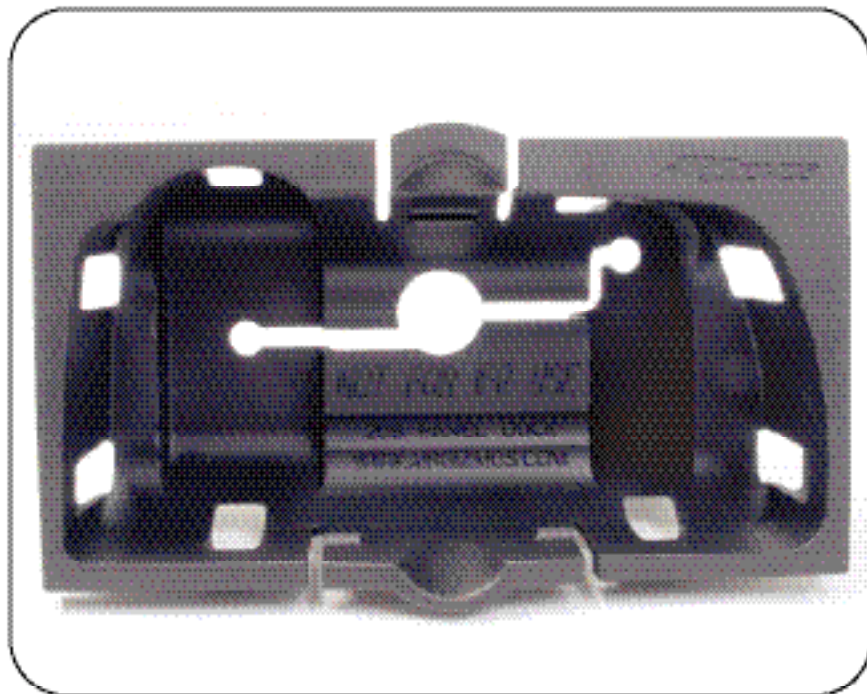

GPSMAP 295 Panel Dock

Spec Sheet

Width: 6.25 in

Height: 4.25 in

Depth: 2.44 in

Weight: 3.7 ounces
(less mounting hardware)

To place an order or inquire for more information, visit our website or contact us at: