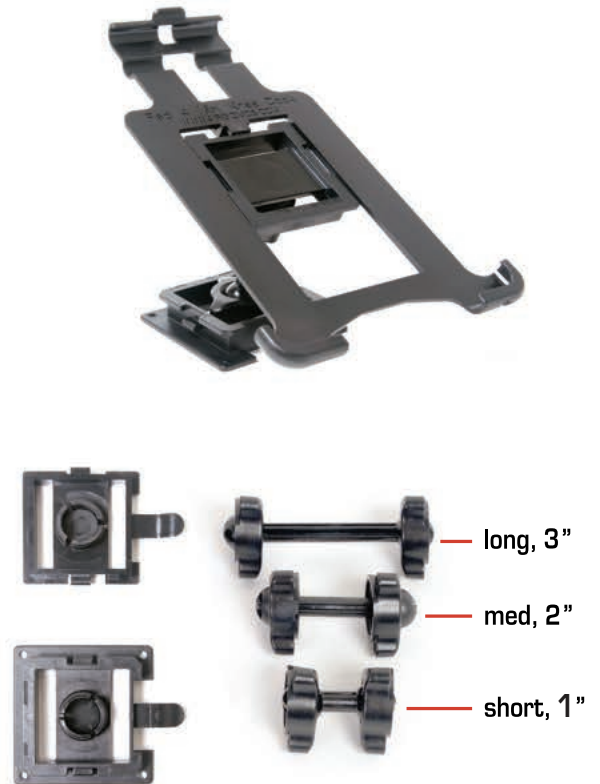

## Swivel Mount

## Spec Sheet

Rev 10/21/2020

Base Width: 2.89 in  
Base Length: 2.89 in  
Base Depth: 0.60 in

Weight: 2.3 ounces - with short  
2.4 ounces - with med  
2.4 ounces - with long

To place an order or inquire for more information, visit our website or contact us at: