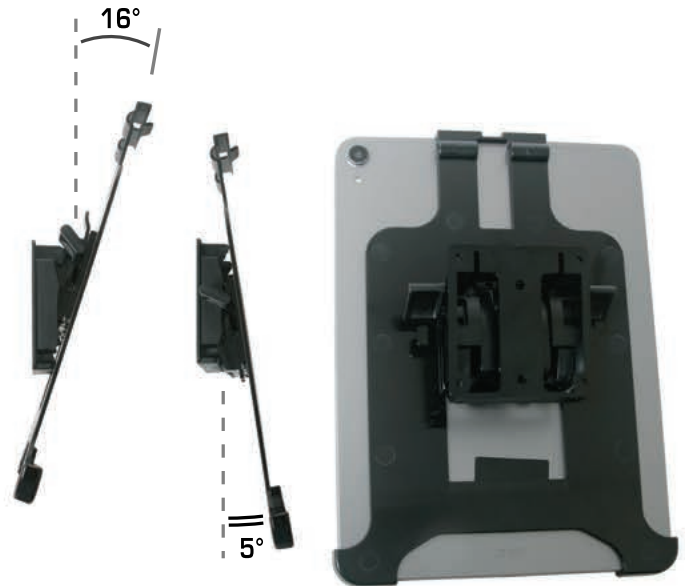

iPad 11 Clip

Spec Sheet

Rev 06/04/2020

Clip is shown with AirGizmos Base Mount Tilt

Width: 7.26 in
Height: 10.02 in
Depth: 1.73 in (with base)

Weight: 4.6 ounces
(less mounting hardware)

Compatible with iPad Models

A1934, A1979, A1980, A2013
A2068, A2228, A2230, and A2231

Fits in a standard Instrument Panel

All trademarks and registered trademarks are the property of their respective owners.

To place an order or inquire for more information, visit our website or contact us at: