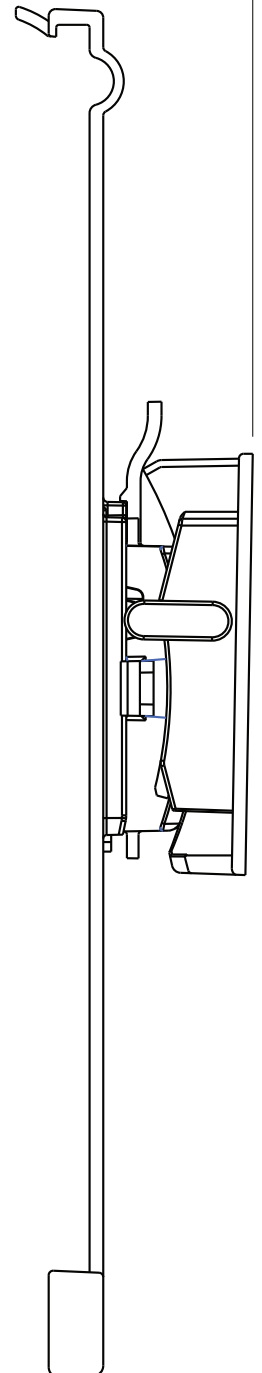

1.732

10.021