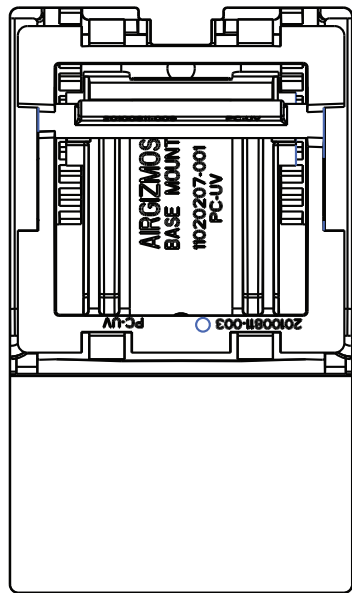

iPad 11 Clip

Spec Sheet

Rev 06/04/2020

Clip is shown with AirGizmos Base Mount Tilt

Width: 7.26 in
Height: 10.02 in
Depth: 1.73 in (with base)

Weight: 4.6 ounces
(less mounting hardware)

Compatible with iPad Models

A1934, A1979, A1980, A2013
A2068, A2228, A2230, and A2231

Fits in a standard Instrument Panel

All trademarks and registered trademarks are the property of their respective owners.

To place an order or inquire for more information, visit our website or contact us at:

www.airgizmos.com

(972) 671 - 8001 tel
(972) 231 - 3870 fax

1100 Jupiter Rd, Suite 110
Plano, TX 75074

info@airgizmos.com
sales@airgizmos.com

NOT TO SCALE

iPad Pro 11 Knee Dock
WWW.AIRGIZMOS.COM

1.732

10.021