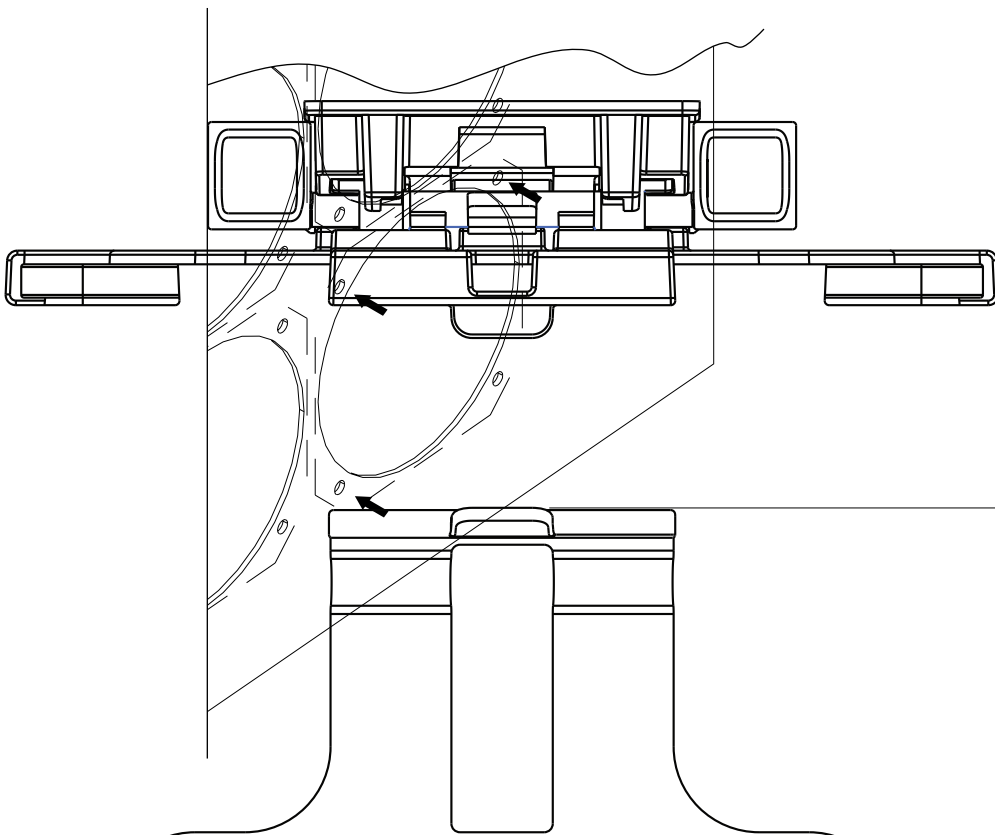

NOT TO SCALE