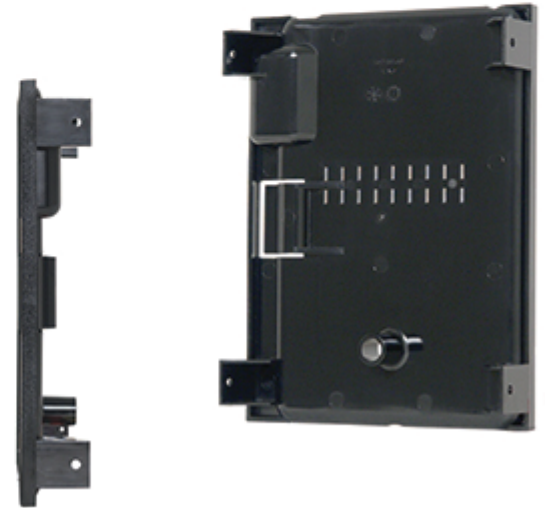

iPad mini™ Panel Dock®

Spec Sheet

Rev 03/30/2018

Width: 6.25 in
Height: 8.00 in
Depth: 1.32 in

Weight: 4.4 ounces
(less mounting hardware)

iPad mini Panel Dock works with
695/696/795/796/ACE/iFly/iPad mini Angle Adapter.